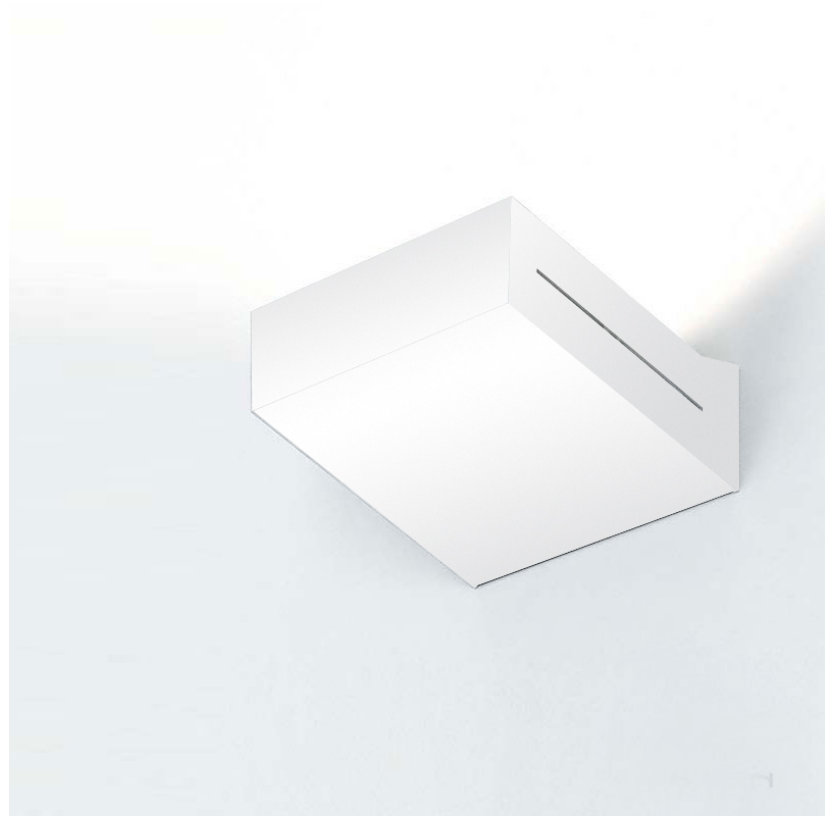

NEVA SURFACE

D93165

PROJECT
TYPE
NOTES
QUANTITY
DATE

GENERAL

Series: Neva
Brand: Milan
Division: Design
Mounting Type: Surface
Mounting Location: Wall
Subcategory: Uplight

PHYSICAL

Shape: Rectangle
Length (mm): 128
Length (in): 5 1/16
Height (mm): 85
Height (in): 3 3/8
Extension (mm): 117
Extension (in): 4 5/8
Light Distribution: Direct / Indirect
Weight (kg): 1.4
Weight (lbs): 3
Fixture Finish: WHI
Fixture Material: Metal

ELECTRICAL

Lamp Type: LED
Max. Wattage Per Lamp (W): 10
Dimming: Non-Dimmable
Driver Included: Yes
Driver Location: Integrated
Driver Type: Constant Current
Driver Class: Class 2
Housing: ENCP3
Input Voltage (V): 120
Upon Request: Dimmable option available with remote driver upon request

LED

Number of LEDs: 1
Color Temperature (°K): 2700
Nominal Lumen (lm): 1010
CRI: >80 CRI

OPTICAL

Reflector°: 50

RATINGS AND CERTIFICATIONS

Certified By: CSA Certified to UL and CSA Standards
IP rating: IP20

128mm 5 1/16"

108mm 4 1/4"

J-Box cover plate
Included

108mm 4 1/4"

85mm 3 3/8"

117mm 4 5/8"